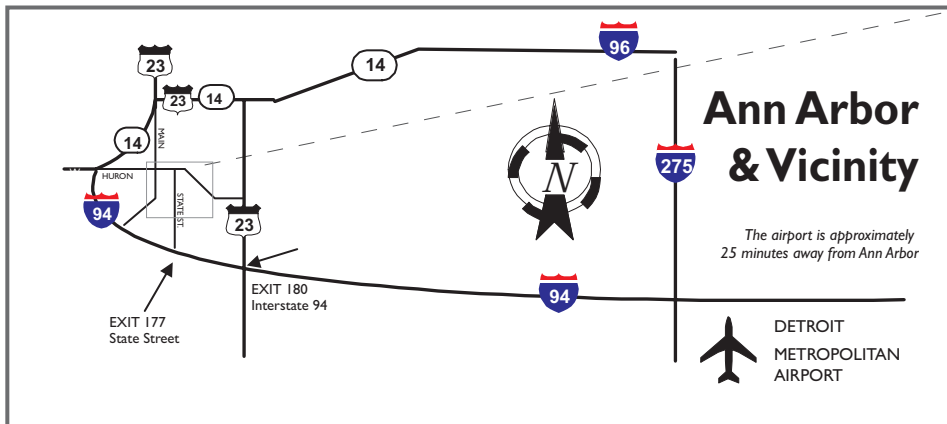

### Driving Directions to Cambridge House

From I-94:

- Take exit # 177 at State Street
- Turn right onto State Street (heading North) and continue about 3 miles.
- Turn left on Madison.
- One block turn right on Thompson
- Cambridge House will be immediately on your right, at 541 Thompson Street.

From US-23 South:

- Take US 23 North to I-94 West Exit # 180
- Now follow the above directions from I-94

From the East on M-14 or from North on US-23:

- Take M-14 West from US-23
- From M-14, take Exit #3, "Downtown Ann Arbor". This will lead you to Main Street, heading South.
- Turn left onto East Williams (heading East). Go about 1/2 mile to Thompson Street
- Go two blocks, Cambridge House will be on your left, 541 Thompson Street.