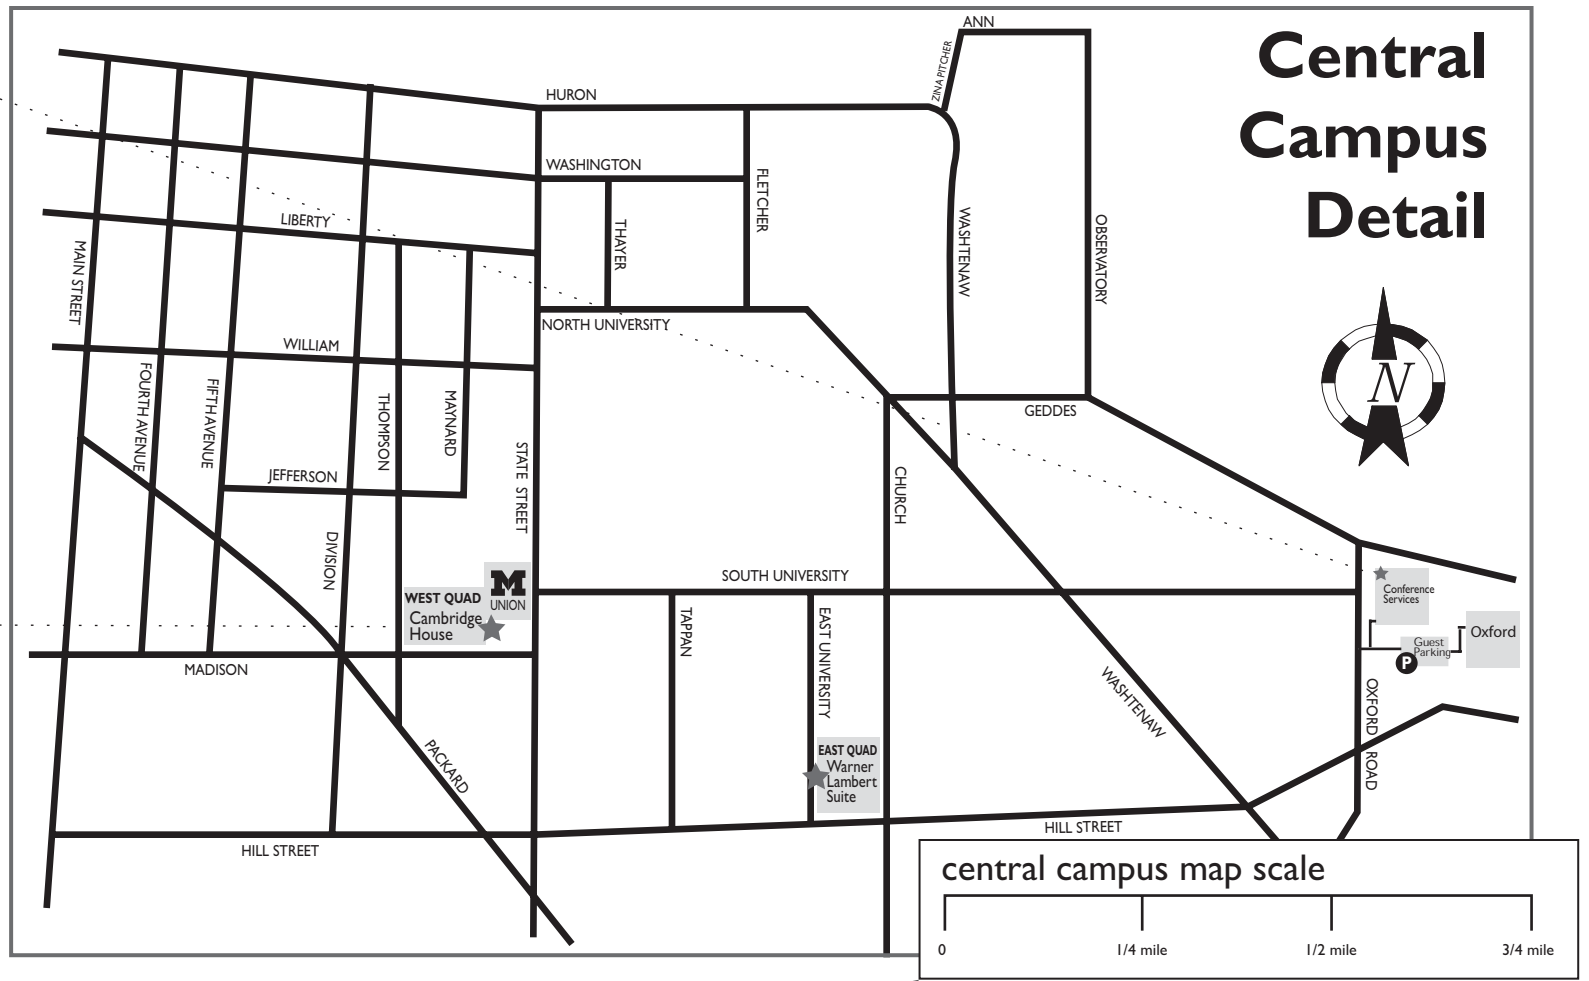

### Driving Directions to Cambridge House

From I-94:

- Take exit # 177 at State Street
- Turn right onto State Street (heading North) and continue about 3 miles.
- Turn left on Madison.
- One block turn right on Thompson
- Cambridge House will be immediately on your right, at 541 Thompson Street.

From US-23 South:

- Take US 23 North to I-94 West Exit # 180
- Now follow the above directions from I-94

From the East on M-14 or from North on US-23:

- Take M-14 West from US-23
- From M-14, take Exit #3, "Downtown Ann Arbor". This will lead you to Main Street, heading South.
- Turn left onto East Williams (heading East). Go about 1/2 mile to Thompson Street
- Go two blocks, Cambridge House will be on your left, 541 Thompson Street.